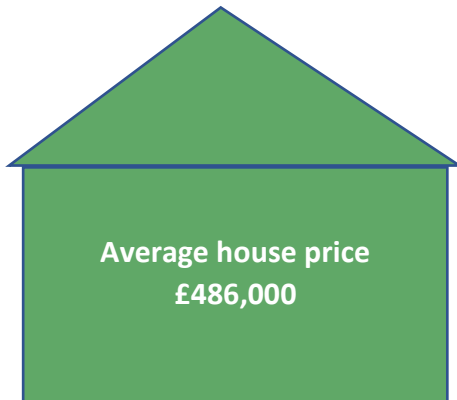

Useful facts & Figures

- Bromley's economy is comparable in scale to Oxford, Reading and Southampton
- Average earnings by residents in Bromley are £612pw (compared with London £736.50; UK £586.50)

The population in Bromley is 331,100
In employment – 159,900
Employees – 135,000
Self-employed – 24,700
Unemployed – 6,600
11.4% self-employment in Bromley (compared with UK 10.7%)
Unemployment claimant rate (Nov 19) 2% (compared with London 3%; UK 2.9%)