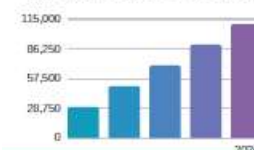

Predicted Job Growth