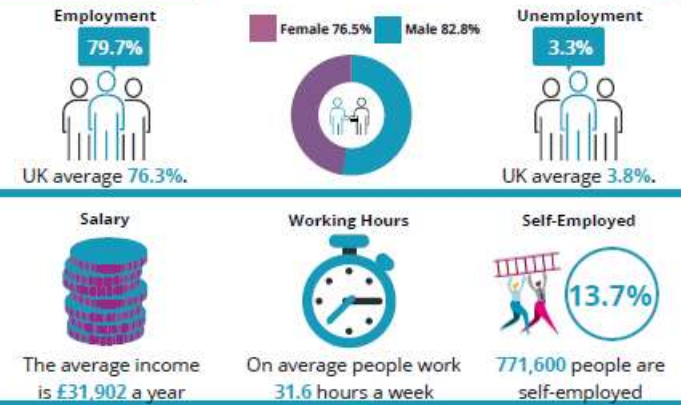

Labour Market Information

South East

National Careers Service