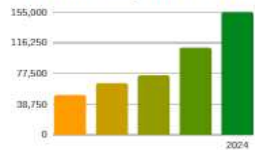

Predicted Job Growth