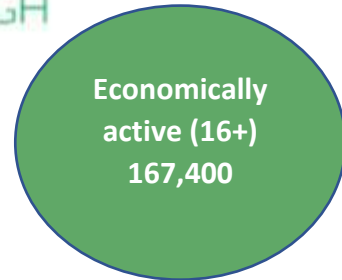

Useful facts & Figures

- Bromley's economy is comparable in scale to Oxford, Reading and Southampton
- Average earnings by residents in Bromley are £612pw (compared with London £736.50; UK £586.50)

The population in Bromley is 331,100
In employment – 159,900
Employees – 135,000
Self-employed – 24,700
Unemployed – 6,600
11.4% self-employment in Bromley (compared with UK 10.7%)
Unemployment claimant rate (Nov 19) 2% (compared with London 3%; UK 2.9%)