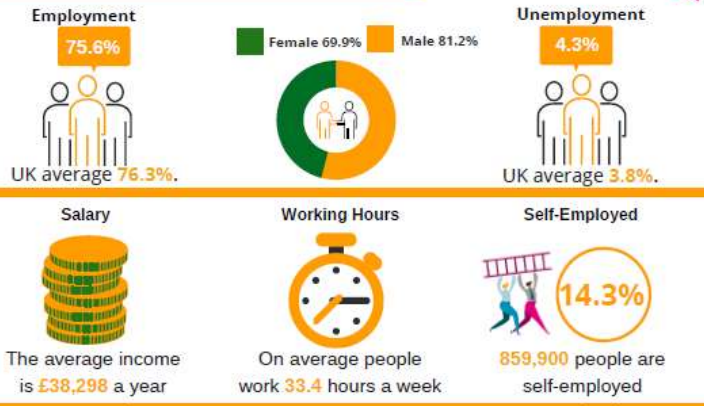

Labour Market Information

London

National Careers Service